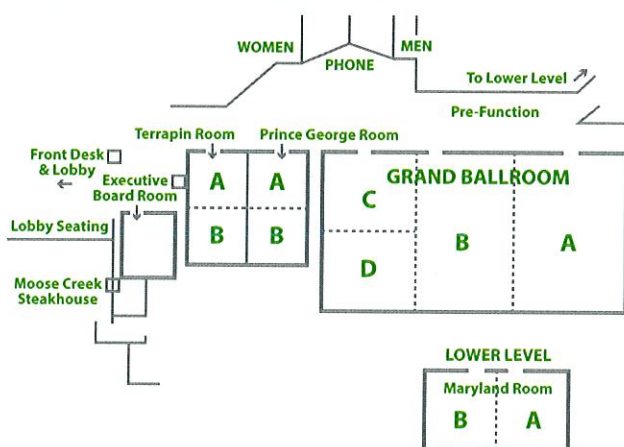

Holiday Inn® Washington-College Park

STAY
SMART.

Banquet and Meeting Facilities

Over 10,000 square feet of meeting space provides an almost limitless variety of possibilities for meeting set-ups at the Holiday Inn Washington-College Park. The expansive facilities afford plenty of space for trade show exhibits of up to 50 booths with accessible aisle spacing. The Grand Ballroom accommodates groups up to 500 and can also be partitioned for smaller groups. In addition, you will find a number of smaller conference rooms perfect for break-out sessions. But at the Holiday Inn-College Park, we know that square footage is not your only concern in choosing a meeting facility. That is why we've taken great care to provide elegant appointments in our meeting rooms, from the plush seating in the board room to the special ambiance in our Grand Ballroom. And you'll find the service is impeccable... from the initial planning to the final event and check out.