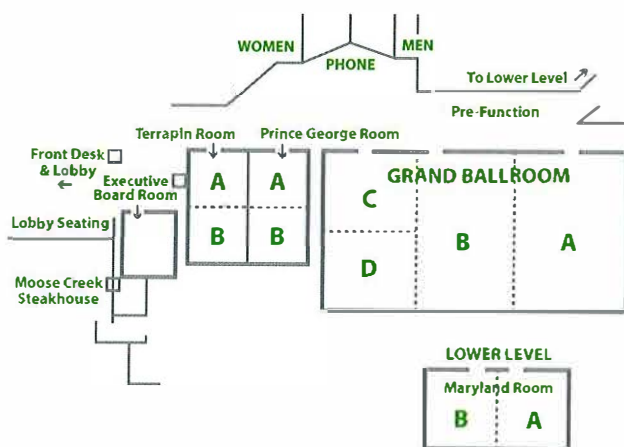

Holiday Inn Washington-College Park

**STAY
SMART.**

Banquet and Meeting Facilities

Over 10,000 square feet of meeting space provides an almost limitless variety of possibilities for meeting set-ups at the Holiday Inn Washington-College Park. The expansive facilities afford plenty of space for trade show exhibits of up to 50 booths with accessible aisle spacing. The Grand Ballroom accommodates groups up to 500 and can also be partitioned for smaller groups. In addition, you will find a number of smaller conference rooms perfect for break-out sessions. But at the Holiday Inn-College Park, we know that square footage is not your only concern in choosing a meeting facility. That is why we've taken great care to provide elegant appointments in our meeting rooms, from the plush seating in the board room to the special ambiance in our Grand Ballroom. And you'll find the service is impeccable... from the initial planning to the final event and check out.